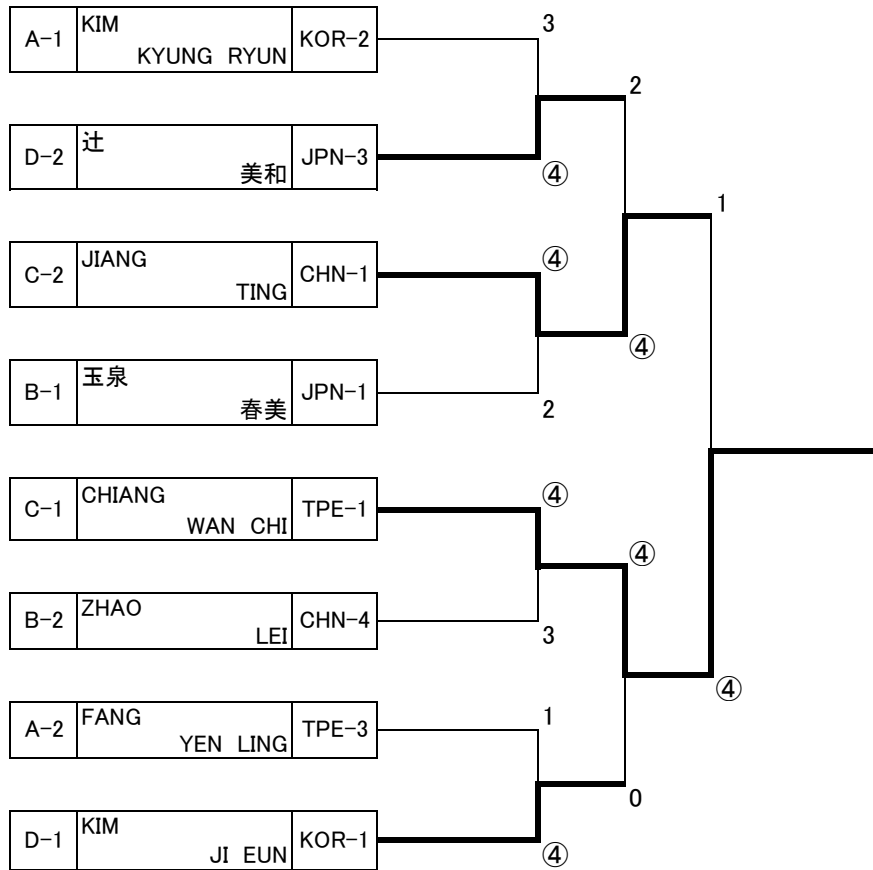

WOMEN'S SINGLES

【Group Stage】

A			1	2	3	NW	D	RANK
1	KIM KYUNG RYUN	KOR-2	/	④	④	2/2		1
2	DANTE BELEN	PHI-2	0	/	1	0/2		3
3	FANG YEN LING	TPE-3	1	④	/	1/2		2

D: Difference between Won games minus Lost games

D: Difference between Won points minus Lost points

B			1	2	3	NW	D	RANK
1	玉泉 春美	JPN-1	/	④	④	2/2		1
2	MUNGUNTSETSEG ANUDARI	MGL-4	0	/	0	0/2		3
3	ZHAO LEI	CHN-4	2	④	/	1/2		2

C			1	2	3	NW	D	RANK
1	JIANG TING	CHN-1	/	④	3	1/2		2
2	BANTAY PETRONA	PHI-1	0	/	0	0/2		3
3	CHIANG WAN CHI	TPE-1	④	④	/	2/2		1

D			1	2	3	4	NW	D	RANK
1	KIM JI EUN	KOR-1	/	④	④	④	3/3		1
2	OTUNCHIEVA ASEL	KGZ-1	0	/	1	0	0/3		4
3	GOMBO ALTANZUL	MGL-3	0	④	/	0	1/3		3
4	辻 美和	JPN-3	0	④	④	/	2/3		2

【Knock Down Tournament】

【Classification Matches】