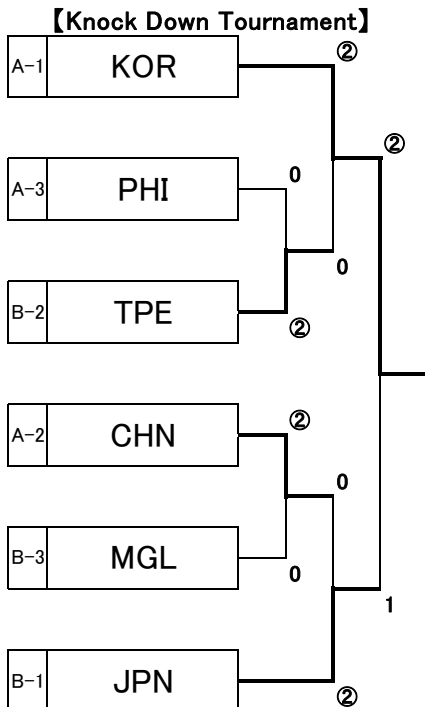

TEAM COMPETITIONS
WOMEN'S TEAM

A		1		2		3		NW	DWLM	DWLG	RANK	
		KOR		PHI		CHN						
1	KOR	/		③	⑤ - 1 ④ - 0 ⑤ - R	②	⑤ - 0 3 - ④ ⑤ - 0	2/2			1	
2	PHI			0	1 - ⑤ 0 - ④ R - ⑤		0	1 - ⑤ 0 - ④ R - ⑤	0/2			3
3	CHN			1	0 - ⑤ ④ - 3 0 - ⑤	③	⑤ - 1 ④ - 0 ⑤ - R		1/2			2

B		1		2		3		NW	DWLM	DWLG	RANK	
		JPN		MGL		TPE						
1	JPN	/		③	⑤ - 1 ④ - 0 ⑤ - R	②	⑤ - 1 ④ - 1 3 - ⑤	2/2			1	
2	MGL			0	1 - ⑤ 0 - ④ R - ⑤		0	0 - ⑤ 0 - ④ R - ⑤	0/2			3
3	TPE			1	1 - ⑤ 1 - ④ ⑤ - 3	③	⑤ - 0 ④ - 0 ⑤ - R		1/2			2

- 1st **KOR**

- 2nd **JPN**

- 3rd **TPE**

- 4th **CHN**

- 5th **PHI**

- 6th **MGL**