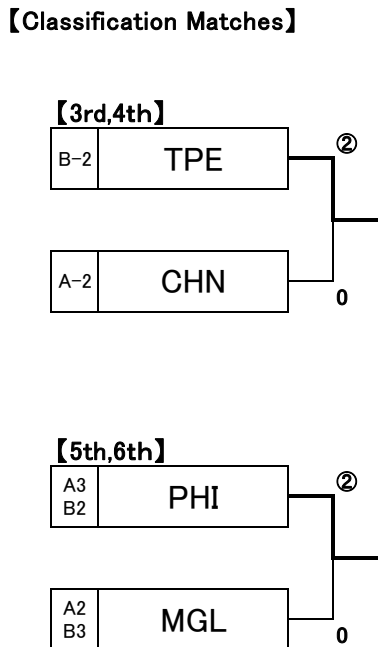

TEAM COMPETITIONS
WOMEN'S TEAM

A		1		2		3		NW	DWLM	DWLG	RANK	
		KOR		PHI		CHN						
1	KOR	/		③	⑤ - 1 ④ - 0 ⑤ - R	②	⑤ - 0 3 - ④ ⑤ - 0	2/2			1	
2	PHI			0	1 - ⑤ 0 - ④ R - ⑤		0	1 - ⑤ 0 - ④ R - ⑤	0/2			3
3	CHN			1	0 - ⑤ ④ - 3 0 - ⑤	③	⑤ - 1 ④ - 0 ⑤ - R		1/2			2

B		1		2		3		NW	DWLM	DWLG	RANK	
		JPN		MGL		TPE						
1	JPN	/		③	⑤ - 1 ④ - 0 ⑤ - R	②	⑤ - 1 ④ - 1 3 - ⑤	2/2			1	
2	MGL			0	1 - ⑤ 0 - ④ R - ⑤		0	0 - ⑤ 0 - ④ R - ⑤	0/2			3
3	TPE			1	1 - ⑤ 1 - ④ ⑤ - 3	③	⑤ - 0 ④ - 0 ⑤ - R		1/2			2