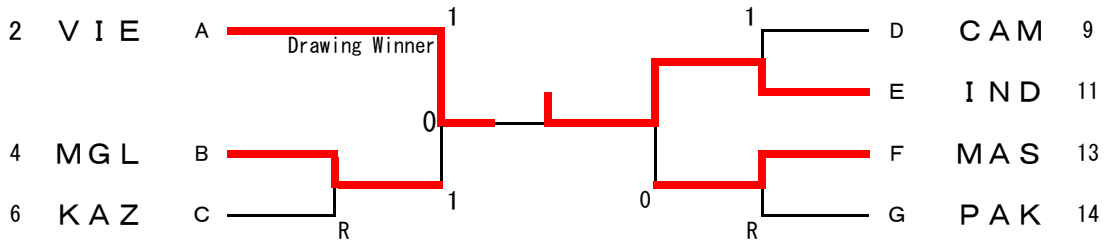

WOMEN'S TEAM CONSOLATION