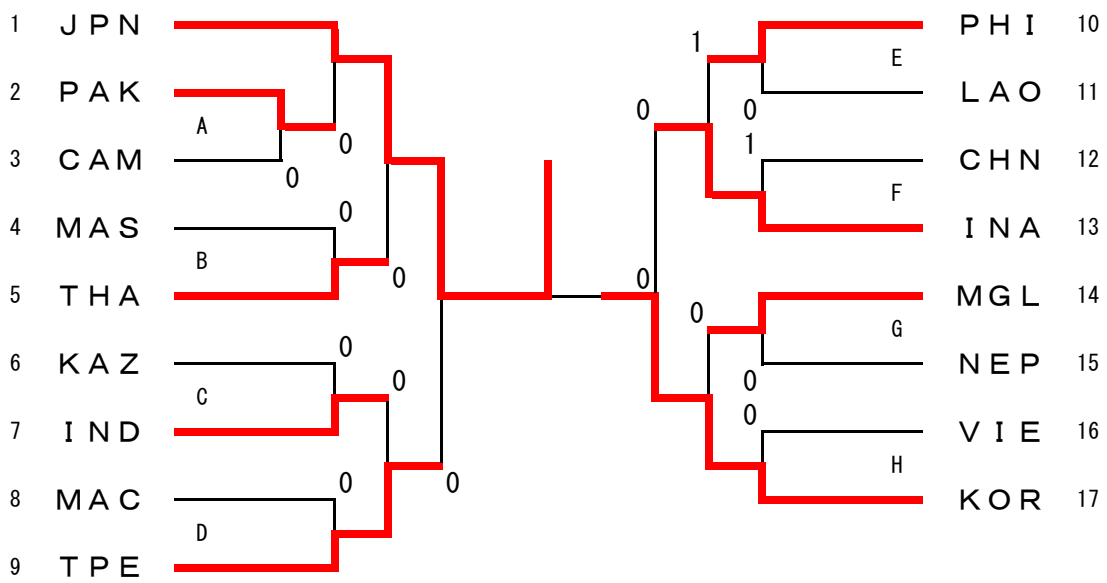

WOMEN'S TEAM EVENT

WOMEN'S TEAM CONSOLATION

MEN'S TEAM EVENT

MEN'S TEAM CONSOLATION

The 8th Asian Soft Tennis Championships Chiba, Japan, 2016

MEN'S TEAM

【1st Round】

2 PAK		② - 0	3 CAM	
3	IBRAHIM MUHAMMAD	⑤ - 2	YI SASARITH	5
4	REHMANI MUHAMMAD KHALID		CHEA SENVISOTH	4
2	EHTISHAM MUHAMMAD AHMED	④ - 1	KANN SOPHORN	1
		R - R		