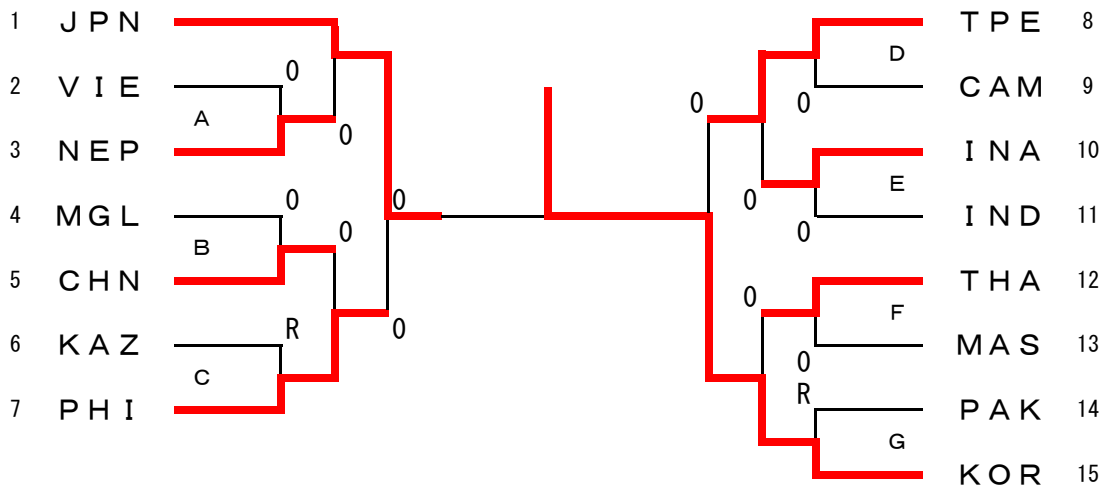

WOMEN'S TEAM EVENT

WOMEN'S TEAM CONSOLATION

MEN'S TEAM EVENT

MEN'S TEAM CONSOLATION

The 8th Asian Soft Tennis Championships Chiba, Japan, 2016

MEN'S TEAM

【1st Round】

2 PAK		② - 0	3 CAM	
3	IBRAHIM MUHAMMAD	⑤ - 2	YI SASARITH	5
4	REHMANI MUHAMMAD KHALID		CHEA SENVISOTH	4
2	EHTISHAM MUHAMMAD AHMED	④ - 1	KANN SOPHORN	1
		R - R		